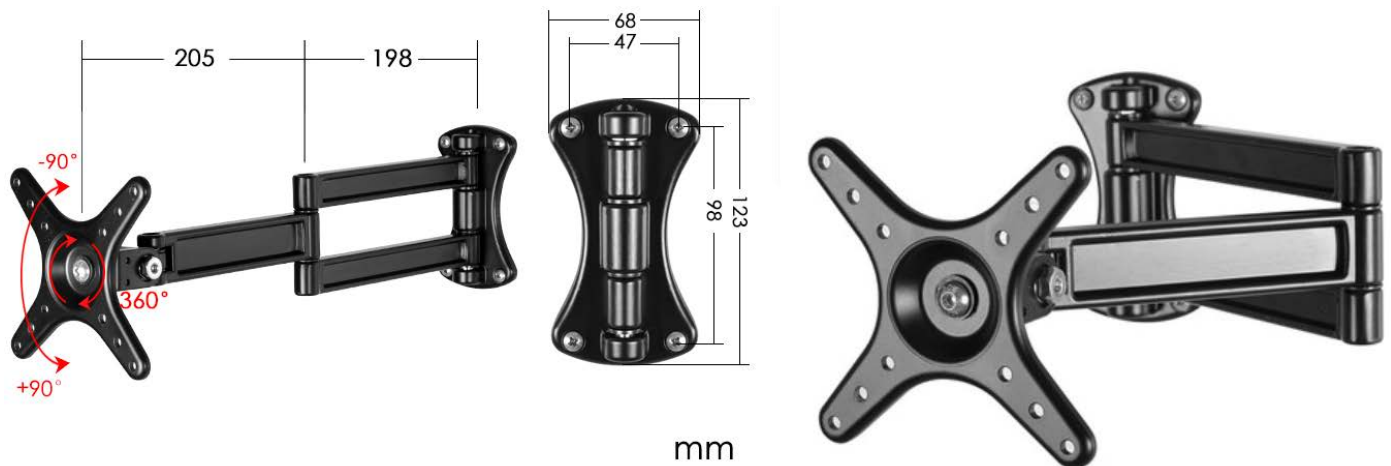

Product Model: ARM-403 LCD Monitor / TV Wall Mount Swivel Arm

- Workspace saver
- Superior flexibility and movement
- Fast and easy to install
- 180° monitor swivel
- 180° pivot up-down

Feature:

- Panel to wall distance: 40cm
- Standard VESA Mounting Hole (50x50mm, 75x75mm & 100x100mm)
- For LCD Monitor & Panel PC up to 27"
- Maximum loading weight 12kg